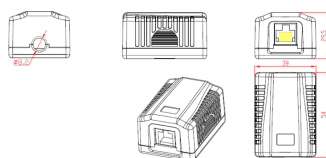

## Features

- Single port surface mount box assembled with keystone jack
- Includes mounting screws, adhesive tape

## Specifications

Category: 1x RJ-45 8P8C/UTP CAT5E/KRONE  
Shielding: no, UTP  
Net weight: 30 g

## Packaging

Q'ty in crtn, pcs	500
Crtn volume, CUM	0.076
Crtn weight, kgs	14.47
Individual package size LxWxH:	55x30x30 mm
Carton size LxWxH:	520x450x325 mm
Country of origin	CN
Barcode	8716309096959
Customs code	8536699099