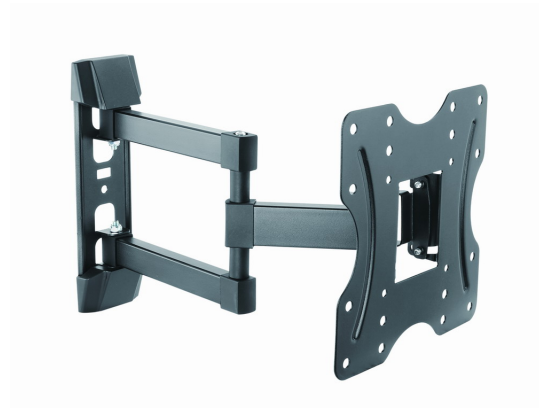

WM-42ST-02

TV wall mount (full-motion), 23"-42"

- Position your screen perfectly
- Lightweight and maneuverable design

Features

- Single arm full-motion TV wall mount
- Supports most 23" 42" LCD TV's
- VESA compatible, max. 200 x 200 mm
- Wall distance 56 415 mm
- Allows up to 180 degrees swivel and 13 degrees tilting
- Practical integrated bubble level for perfect alignment
- Includes all necessary installation materials

Package contents

Wall mount elements
Installation accessories kit
Installation manual

Specifications

Material: steel, plastic
Surface finish: powder coating
Color: black
Fit screen size: 23" 42"
VESA compatible: 100 x 100, 200 x 100, 200 x 200 mm
Weight capacity: 30 kg
Profile: 56 ~ 415 mm
Tilt range: +3 ° ~ -10 °
Swivel range: +90 ° ~ -90 °
Installation: solid wall, Single Stud
Cable management: No
Net weight: 2.14 kg
Dimensions: 415 x 230 x 278 mm