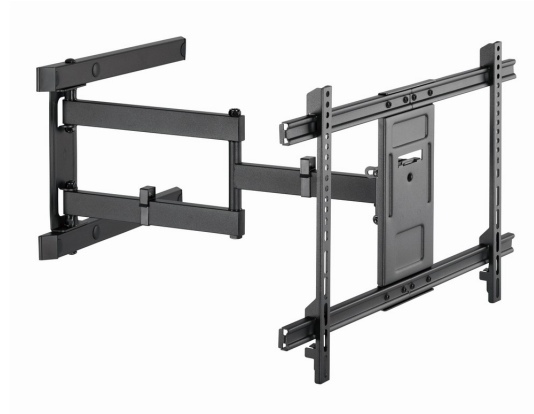

## TV wall mount (full-motion), 37" - 80"

- Position your screen perfectly
- Lightweight and maneuverable design

### Features

- Single-arm full-motion TV wall mount
- Supports most 37" 80" LCD TV's
- VESA compatible, max. 600 mm x 400 mm
- Allows up to 180 degrees swivel and 18 degrees tilting
- Distance to wall: 76 620 mm
- Practical integrated bubble level for perfect alignment
- Includes all necessary installation materials

### Specifications

Material: steel, plastic ABS  
Surface finish: powder coating  
Color: black  
Fit screen size: 37" 80"  
VESA compatible: 200 x 200, 300 x 200, 300 x 300, 400 x 200, 400 x 300, 400 x 400, 600 x 400 mm  
Weight capacity: 50 kg  
Profile: 76 ~ 620 mm  
Tilt range: +3 ° ~ -15 °  
Swivel range: +90 ° ~ -90 °  
Screen level: +3 ° ~ -3 °  
Installation: solid wall, double stud (406 mm)  
Cable management: yes  
Net weight: 7.3 kg  
Dimensions: 620 x 685 x 425 mm