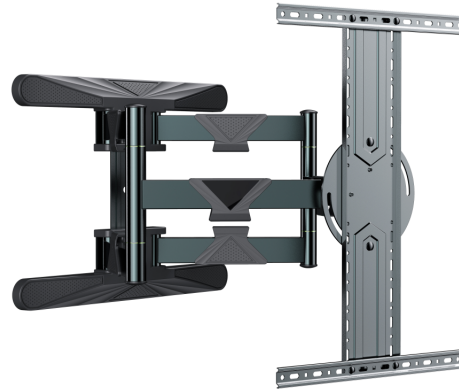

WM-80STR-01

Rotating full motion TV wall mount, 40" - 80"

- Position your screen perfectly
- Lightweight and maneuverable design

Features

- Double arm full-motion TV wall mount with rotation function
- Supports most 40" 80" LCD/LED TV's
- VESA compatible, max. 600 mm x 400 mm
- Wall distance 61 506 mm
- Allows up to 100 degrees swivel and 10 degrees tilting
- Max. 90 degrees rotation: allows to position your TV in both portrait and landscape mode
- Practical cable guides on the arms
- Includes all necessary installation materials

Package contents

Wall mount elements
Installation accessories kit
Installation manual

Specifications

Material: Steel

Screen size: 40 80"

VESA: 100 x 100 600 x 400 mm

Tilt: -3/+7°

Level adjust: ±3°

Swivel: ±50°

Rotation: 90°

Wall distance: 61 506 mm

Weight capacity: 50 kg / 110 lbs

Certificates