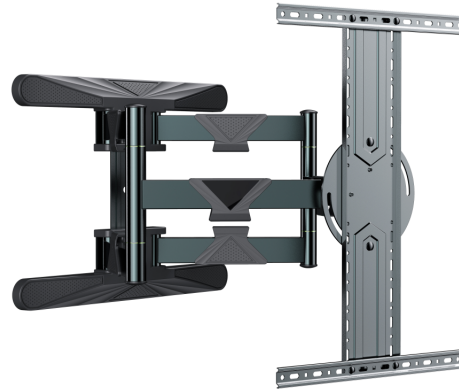

## Rotating full motion TV wall mount, 40" - 80"

- Position your screen perfectly
- Lightweight and maneuverable design

### Features

- Double arm full-motion TV wall mount with rotation function
- Supports most 40" 80" LCD/LED TV's
- VESA compatible, max. 600 mm x 400 mm
- Wall distance 61 506 mm
- Allows up to 100 degrees swivel and 10 degrees tilting
- Max. 90 degrees rotation: allows to position your TV in both portrait and landscape mode
- Practical cable guides on the arms
- Includes all necessary installation materials

### Specifications

Material: Steel

Screen size: 40 80"

VESA: 100 x 100 600 x 400 mm

Tilt: -3/+7°

Level adjust: ±3°

Swivel: ±50°

Rotation: 90°

Wall distance: 61 506 mm

Weight capacity: 50 kg / 110 lbs