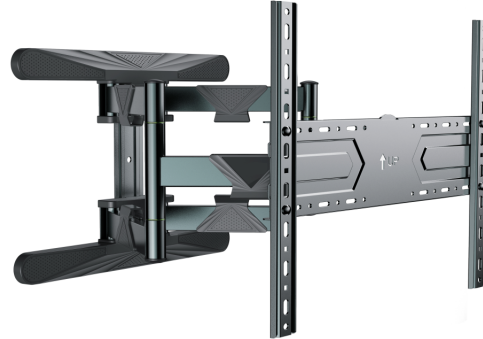

WM-80ST-01

Full-motion TV wall mount, 40"-80"

- Position your screen perfectly
- Lightweight and tilting design

Features

- Premium double arm full-motion TV wall mount
- Supports most 40" 80" LCD/LED TV's
- VESA compatible, max. 600 mm x 400 mm
- Wall distance 48 493 mm
- Allows up to 100 degrees rotation and 10 degrees tilting
- Practical cable guides on the arms
- Includes all necessary installation materials

Package contents

Wall mount elements
Installation accessories kit
Installation manual

Specifications

Material: Steel

Screen size: 40 80"

VESA: 100 x 100 600 x 400 mm

Tilt: -3/+7°

Level adjust: ±3°

Swivel: ±50°

Wall distance: 48 493 mm

Weight capacity: 50 kg / 110 lbs

Certificates