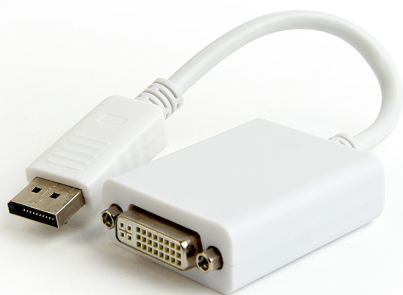

DisplayPort v.1.2 to Dual-Link DVI adapter cable, white

A-DPM-DVIF-03-W

Features

- Male DisplayPort to female DVI adapter cable
- Enables to connect a DVI display to a DisplayPort video source

Specifications

Interface: DisplayPort v.1.2, Dual-Link DVI
Video resolution: up to 4K at 30 Hz
Chipset: PS8339+ANX9833
Length: 10 cm

Packaging

| | |
|--------------------------------|----------------|
| Q'ty in crtn, pcs | 200 |
| Crtn volume, CUM | 0.044 |
| Crtn weight, kgs | 9.52 |
| Individual package size LxWxH: | 200x120x20 mm |
| Carton size LxWxH: | 400x340x320 mm |
| Country of origin | CN |
| Barcode | 8716309100137 |
| Customs code | 8544429090 |