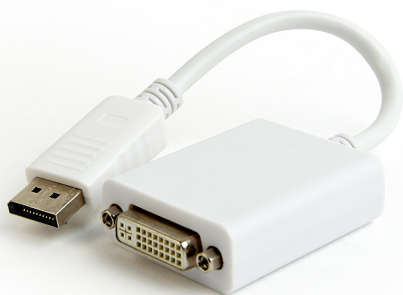

# DisplayPort v.1.2 to Dual-Link DVI adapter cable, white

A-DPM-DVIF-03-W

## Features

- Male DisplayPort to female DVI adapter cable
- Enables to connect a DVI display to a DisplayPort video source

## Specifications

Interface: DisplayPort v.1.2, Dual-Link DVI  
Video resolution: up to 4K at 30 Hz  
Chipset: PS8339+ANX9833  
Length: 10 cm