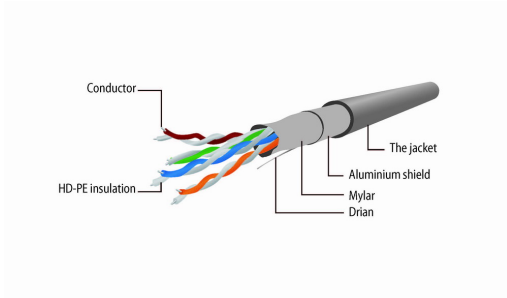

FTP Cat5e Patch cord, blue, 2 m

PP22-2M/B

Features

- Foil shielded twisted pair patch cord

Specifications

Category: Enhanced category 5
 Type: FTP (foil shielded)
 Frequency bandwidth: Max. 100 MHz
 Compliance with ANSI / TIA / EIA-568B standards
 Conductor: AWG 26 (7 x 0.15 mm wire), CCA
 Conductor insulation: HDPE 0.85 mm
 Shielding: AL foil
 LDPE filler: n/a
 Polyester tape: yes
 Drain wire: yes (7 x 0.12 mm CCA)
 Jacket material: PVC
 Jacket braiding: n/a
 Jacket outer diameter: 5.0 mm
 Length: conform item description
 Color: conform item description

Packaging

Q'ty in crtn, pcs	80
Crtn volume, CUM	0.024
Crtn weight, kgs	4.8
Individual package size LxWxH:	170x130x15 mm
Carton size LxWxH:	400x300x200 mm
Country of origin	CN
Barcode	8716309052085
Customs code	8544421000