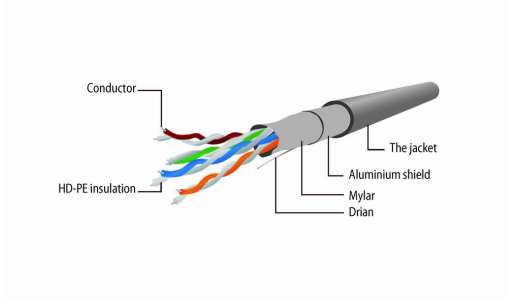

FTP Cat5e Patch cord, blue, 2 m

PP22-2M/B

Features

- Foil shielded twisted pair patch cord

Specifications

Category: Enhanced category 5
 Type: FTP (foil shielded)
 Frequency bandwidth: Max. 100 MHz
 Compliance with ANSI / TIA / EIA-568B standards
 Conductor: AWG 26 (7 x 0.15 mm wire), CCA
 Conductor insulation: HDPE 0.85 mm
 Shielding: AL foil
 LDPE filler: n/a
 Polyester tape: yes
 Drain wire: yes (7 x 0.12 mm CCA)
 Jacket material: PVC
 Jacket braiding: n/a
 Jacket outer diameter: 5.0 mm
 Length: conform item description
 Color: conform item description