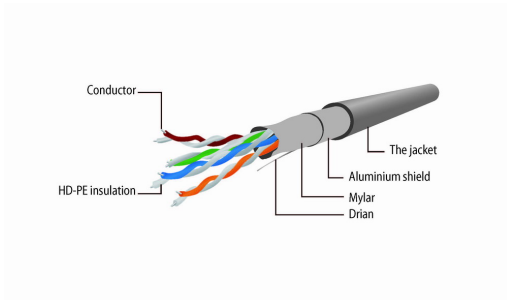

# FTP Cat5e Patch cord, blue, 1 m

PP22-1M/B

## Features

- Foil shielded twisted pair patch cord

## Specifications

Category: Enhanced category 5  
 Type: FTP ( foil shielded)  
 Frequency bandwidth: Max. 100 MHz  
 Compliance with ANSI / TIA / EIA-568B standards  
 Conductor: AWG 26 (7 x 0.15 mm wire), CCA  
 Conductor insulation: HDPE 0.85 mm  
 Shielding: AL foil  
 LDPE filler: n/a  
 Polyester tape: yes  
 Drain wire: yes (7 x 0.12 mm CCA)  
 Jacket material: PVC  
 Jacket braiding: n/a  
 Jacket outer diameter: 5.0 mm  
 Length: conform item description  
 Color: conform item description